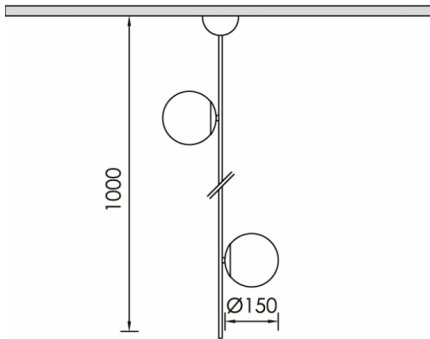

MINI AVOLO A DZ SP 2

TECHNICAL DETAILS

Housing :	Pressed formed steel
Diffuser :	Opal glass
Power Supply:	220-240V at 50/60Hz
Watt :	Max 2x6W LED / Max 2x48W Halogen
IP :	40
IK :	02
	<ul style="list-style-type: none"> Lamp replacement without tools LED replacement without tools