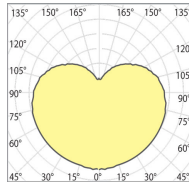

Photometric

Headoffice - Showroom: 13 Sofokli Venizelou Ave., Likovrisi, P.O. Box 14123, Athens, Greece. Tel: +30 210 28 51 304 Fax: +30 210 28 51 306

Factory - Financial Services: 5 Kefalovrisou Str., Monomati, Aharnai, P.O. Box 13677 Athens, Greece. Tel: +30 210 62 08 230 Fax: +30 210 62 08 262

website: www.bright.gr | **e-mail:** info@bright.gr