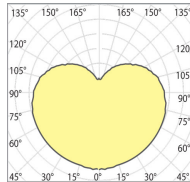

Photometric

Headoffice - Showroom: 13 Sofokli Venizelou Ave., Likovrisi, P.O. Box 14123, Athens, Greece. Tel: +30 210 28 51 304 Fax: +30 210 28 51 306

Factory - Financial Services: 5 Kefalovrisou Str., Monomati, Aharnai, P.O. Box 13677 Athens, Greece. Tel: +30 210 62 08 230 Fax: +30 210 62 08 262

website: www.bright.gr | **e-mail:** info@bright.gr