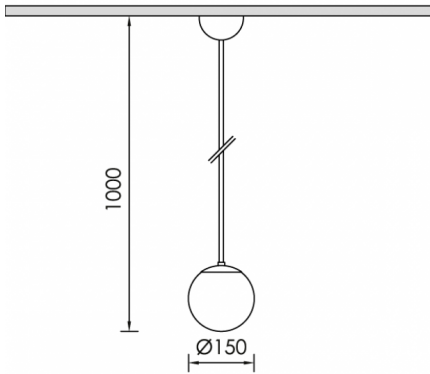

MINI AVOLO A DZ SP

TECHNICAL DETAILS

Housing :	Pressed formed steel
Diffuser :	Opal glass
Power Supply:	220-240V at 50/60Hz
Watt :	Max 6W LED / Max 48W Halogen
IP :	40
IK :	02
	<ul style="list-style-type: none"> Lamp replacement without tools LED replacement without tools