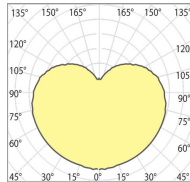

MINI AVOLO A SP

Lighting

Photometric

TECHNICAL DETAILS

Housing :	Pressed formed steel
Diffuser :	Opal glass
Power Supply :	220-240V at 50/60Hz
Watt :	Max 6W LED / Max 48W Halogen
IP :	40
IK :	02
	<ul style="list-style-type: none"> Lamp replacement without tools LED replacement without tools