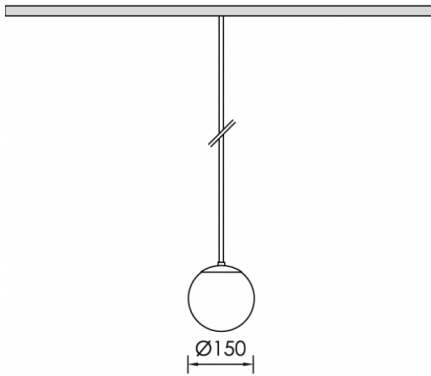

MINI AVOLO A SP

Lighting

Photometric

TECHNICAL DETAILS

Housing :	Pressed formed steel
Diffuser :	Opal glass
Power Supply :	220-240V at 50/60Hz
Watt :	Max 6W LED / Max 48W Halogen
IP :	40
IK :	02
	<ul style="list-style-type: none"> Lamp replacement without tools LED replacement without tools