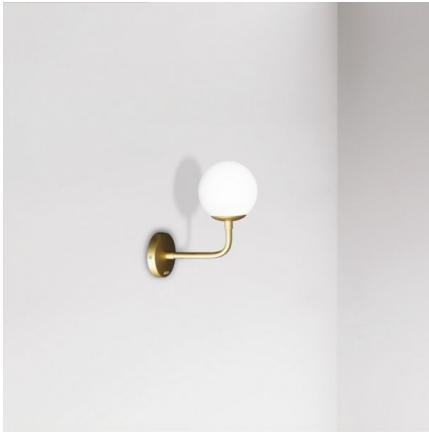

MINI AVOLO A WALL

TECHNICAL DETAILS

Housing :	Pressed formed steel
Diffuser :	Opal glass
Power Supply:	220-240V at 50/60Hz
Watt :	Max 6W LED / Max 48W Halogen
IP :	40
IK :	02
	<ul style="list-style-type: none"> Lamp replacement without tools LED replacement without tools