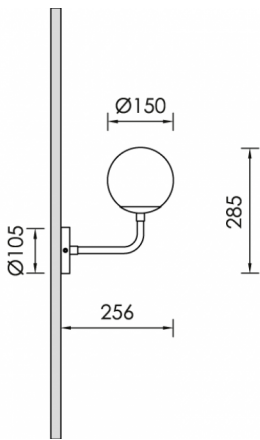

MINI AVOLO A WALL

TECHNICAL DETAILS

Housing :	Pressed formed steel
Diffuser :	Opal glass
Power Supply:	220-240V at 50/60Hz
Watt :	Max 6W LED / Max 48W Halogen
IP :	40
IK :	02
	<ul style="list-style-type: none"> Lamp replacement without tools LED replacement without tools