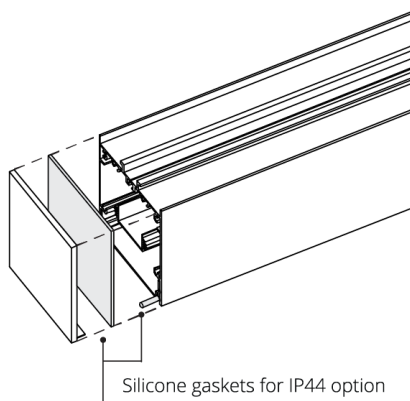

NOTUS 16 STATUS LINEAR LED IP44

TECHNICAL DETAILS

Housing :	Extruded aluminium
Diffuser :	Matt opal cover of extruded PMMA
Control Gear :	Built-in electronic driver
Watt :	Max 131.2W
Transmittance :	70%
IP :	44
IK :	04
	• LED replacement with tools

3000K / 4000K |

3step MacAdam | Ripple < 3% | Lifetime>50.000h | LM80 test report

L max: 4551mm

Lighting

Photometric

Headoffice - Showroom: 13 Sofokli Venizelou Ave., Likovrisi, P.O. Box 14123, Athens, Greece. Tel: +30 210 28 51 304 Fax: +30 210 28 51 306