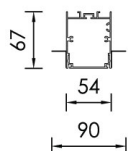

NOTUS 16 STATUS LINEAR LED IP44

TECHNICAL DETAILS

Housing :	Extruded aluminium
Diffuser :	Matt opal cover of extruded PMMA
Control Gear :	Built-in electronic driver
Watt :	Max 131.2W
Transmittance :	70%
IP :	44
IK :	04
	• LED replacement with tools