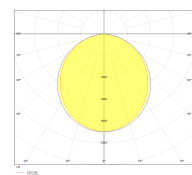

3000K / 4000K |

3step MacAdam | Ripple < 3% | Lifetime>50.000h | LM80 test report

L max: 4551mm

Lighting

Photometric

Headoffice - Showroom: 13 Sofokli Venizelou Ave., Likovrisi, P.O. Box 14123, Athens, Greece. Tel: +30 210 28 51 304 Fax: +30 210 28 51 306