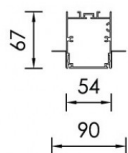

NOTUS 16 STATUS LINEAR LED

TECHNICAL DETAILS

Housing :	Extruded aluminium
Diffuser :	Matt opal cover of extruded PMMA
Control Gear :	Built-in electronic driver
Watt :	Max 131.2W
Transmittance :	70%
IP :	40
IK :	04
	• LED replacement with tools