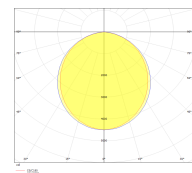

3000K / 4000K |

3step MacAdam | Ripple < 3% | Lifetime>50.000h | LM80 test report

L max: 4551mm

Lighting

Photometric

Headoffice - Showroom: 13 Sofokli Venizelou Ave., Likovrisi, P.O. Box 14123, Athens, Greece. Tel: +30 210 28 51 304 Fax: +30 210 28 51 306