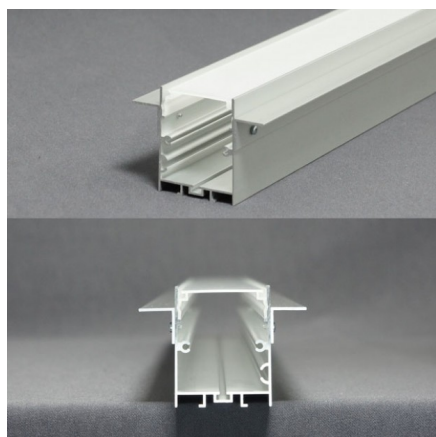

Lighting Sources

1x Linear LED | CRI80

3000K / 4000K |

3step MacAdam | Ripple < 3% | Lifetime>50.000h | LM80 test report

L max: 4551mm